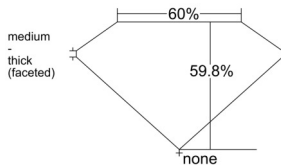

GIA®

FACSIMILE

GIA REPORT 1545397356

Verify this report at GIA.edu

GIA NATURAL DIAMOND DOSSIER®

January 07, 2026
GIA Report Number 1545397356
Shape and Cutting Style ..... Heart Brilliant
Measurements ..... 5.40 x 6.34 x 3.79 mm

GRADING RESULTS

Carat Weight ..... 0.75 carat
Color Grade ..... K
Clarity Grade VS2

ADDITIONAL GRADING INFORMATION

Polish ..... Very Good
Symmetry ..... Excellent
Fluorescence ..... Faint
Clarity Characteristics ..... Cloud, Crystal
Inscription(s): GIA 1545397356

PROPORTIONS

Profile not to actual proportions

GRADING SCALES

GIA COLOR SCALE		GIA CLARITY SCALE			
COLORLESS	D	VERY VERY SLIGHTLY INCLUDED	FLAWLESS		
	E		INTERNALLY FLAWLESS		
	F		VVS₁		
	NEAR COLORLESS	G	VVS₂		
		H	VERY SLIGHTLY INCLUDED	VS₁	
		I		VS₂	
		FAINT	J	SLIGHTLY INCLUDED	SI₁
	K		SI₂		
	L		INCLUDED		I₁
	M			I₂	
N	I₃				
LIGHT	O				
	P				
	Q				
	R				
	S				
	T				
	U				
	V				
W					
X					
Y					
Z