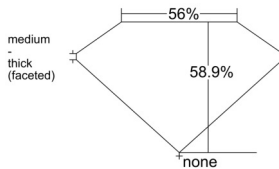

GIA®

FACSIMILE

GIA REPORT 1545390962

Verify this report at GIA.edu

GIA NATURAL DIAMOND DOSSIER®

January 07, 2026
GIA Report Number 1545390962
Shape and Cutting Style ..... Heart Brilliant
Measurements ..... 5.82 x 6.32 x 3.72 mm

GRADING RESULTS

Carat Weight ..... 0.81 carat
Color Grade ..... F
Clarity Grade VS2

ADDITIONAL GRADING INFORMATION

Polish ..... Excellent
Symmetry ..... Very Good
Fluorescence ..... Faint
Clarity Characteristics ..... Crystal, Cloud
Inscription(s): GIA 1545390962

PROPORTIONS

Profile not to actual proportions

GRADING SCALES

GIA COLOR SCALE		GIA CLARITY SCALE			
COLORLESS	D	VERY VERY SLIGHTLY INCLUDED	FLAWLESS		
	E		INTERNALLY FLAWLESS		
	F		VVS₁		
	NEAR COLORLESS	G	VERY SLIGHTLY INCLUDED	VVS₂	
		H		VS₁	
		FAINT	I	SLIGHTLY INCLUDED	VS₂
			J		SI₁
	LIGHT		K	INCLUDED	SI₂
			L		I₁
		M	I₂		
N		I₃			
O					
P					
Q					
R