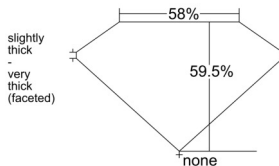

GIA®

FACSIMILE

GIA REPORT 1545389176

Verify this report at GIA.edu

GIA NATURAL DIAMOND DOSSIER®

January 06, 2026
GIA Report Number 1545389176
Shape and Cutting Style ..... Heart Brilliant
Measurements ..... 5.46 x 6.17 x 3.67 mm

GRADING RESULTS

Carat Weight ..... 0.73 carat
Color Grade ..... D
Clarity Grade VVS1

ADDITIONAL GRADING INFORMATION

Polish ..... Excellent
Symmetry ..... Excellent
Fluorescence ..... Strong Blue
Clarity Characteristics ..... Pinpoint, Feather, Cavity
Inscription(s): GIA 1545389176

PROPORTIONS

Profile not to actual proportions

GRADING SCALES

GIA COLOR SCALE		GIA CLARITY SCALE		
NEAR COLORLESS	D	VERY VERY SLIGHTLY INCLUDED	FLAWLESS	
	E		INTERNALLY FLAWLESS	
	F	VERY SLIGHTLY INCLUDED	VVS₁	
	G		VVS₂	
	H		VS₁	
	FAINT	I	SLIGHTLY INCLUDED	VS₂
		J		SI₁
		K	INCLUDED	SI₂
		L		I₁
		M		I₂
LIGHT	N		I₃	
	O			
	P			
	Q			
	R