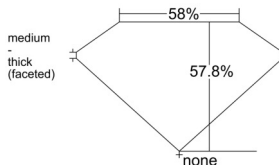

GIA®

FACSIMILE

GIA REPORT 1545386064

Verify this report at GIA.edu

GIA NATURAL DIAMOND DOSSIER®

January 06, 2026
GIA Report Number 1545386064
Shape and Cutting Style ..... Heart Brilliant
Measurements ..... 5.78 x 6.40 x 3.70 mm

GRADING RESULTS

Carat Weight ..... 0.81 carat
Color Grade ..... G
Clarity Grade VVS1

ADDITIONAL GRADING INFORMATION

Polish ..... Excellent
Symmetry ..... Excellent
Fluorescence ..... None
Clarity Characteristics ..... Pinpoint, Feather
Inscription(s): GIA 1545386064

PROPORTIONS

Profile not to actual proportions

GRADING SCALES

GIA COLOR SCALE		GIA CLARITY SCALE	
COLORLESS	D	VERY VERY SLIGHTLY INCLUDED	FLAWLESS
	E		INTERNALLY FLAWLESS
	F		VVS₁
	G		VVS₂
	H		VS₁
	I		VS₂
	J		SI₁
	K		SI₂
	L		I₁
	M		I₂
NEAR COLORLESS	N	SLIGHTLY INCLUDED	I₃
	O		
	P		
	Q		
FAINT	R		
	S		
	T		
	U		
VERT LIGHT	V		
	W		
	X		
	Y		
LIGHT	Z