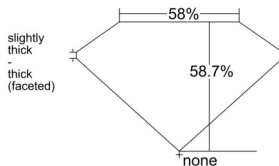

GIA®

FACSIMILE

GIA REPORT 1545380793

Verify this report at GIA.edu

GIA NATURAL DIAMOND DOSSIER®

January 06, 2026
GIA Report Number 1545380793
Shape and Cutting Style ..... Heart Brilliant
Measurements ..... 4.88 x 5.64 x 3.31 mm

GRADING RESULTS

Carat Weight ..... 0.53 carat
Color Grade ..... D
Clarity Grade S11

ADDITIONAL GRADING INFORMATION

Polish ..... Very Good
Symmetry ..... Excellent
Fluorescence ..... None
Clarity Characteristics ..... Cloud, Crystal
Inscription(s): GIA 1545380793

PROPORTIONS

Profile not to actual proportions

GRADING SCALES

GIA COLOR SCALE		GIA CLARITY SCALE			
COLORLESS	D	VERY VERY SLIGHTLY INCLUDED	FLAWLESS		
	E		INTERNALLY FLAWLESS		
	F	VERY SLIGHTLY INCLUDED	VVS₁		
	G		VVS₂		
	H		VS₁		
	NEAR COLORLESS	I	SLIGHTLY INCLUDED	VS₂	
		J		S1₁	
		FAINT	K	INCLUDED	S1₂
			L		I₁
			M		I₂
VERT LIGHT	N	LIGHT	I₃		
	O				
	P				
	Q				
	R				
	S				
	T				
LIGHT	U				
	V				
	W				
	X				
Y					
Z