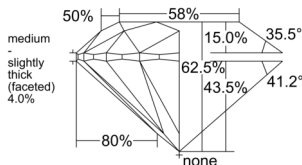

GIA®

FACSIMILE

GIA REPORT 1545359140

Verify this report at GIA.edu

GIA NATURAL DIAMOND DOSSIER®

January 01, 2026
GIA Report Number 1545359140
Shape and Cutting Style ..... Round Brilliant
Measurements ..... 4.83 - 4.87 x 3.03 mm

GRADING RESULTS

Carat Weight ..... 0.44 carat
Color Grade ..... G
Clarity Grade VS2
Cut Grade ..... Excellent

ADDITIONAL GRADING INFORMATION

Polish ..... Excellent
Symmetry ..... Excellent
Fluorescence ..... None
Clarity Characteristics ..... Cloud
Inscription(s): GIA 1545359140

PROPORTIONS

GRADING SCALES

GIA COLOR SCALE

COLORLESS	D
	E
	F
	G
	H
	I
	J
NEAR COLORLESS	K
	L
Faint	M
	N
	O
	P
Very Light	Q
	R
	S
	T
	U
	V
Light	W
	X
	Y
	Z

GIA CLARITY SCALE

FLAWLESS	VERY VERY SLIGHTLY INCLUDED	VS₁	VS₂	SL₁	SL₂	I₁	I₂	I₃	
									VERY SLIGHTLY INCLUDED
INTERNALLY FLAWLESS									

GIA CUT SCALE

EXCELLENT
VERY GOOD
GOOD
FAIR
POOR