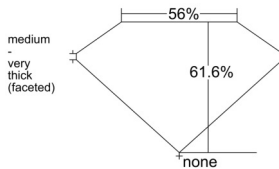

GIA®

FACSIMILE

GIA REPORT 1545351176

Verify this report at GIA.edu

GIA NATURAL DIAMOND DOSSIER®

December 31, 2025
GIA Report Number 1545351176
Shape and Cutting Style ..... Heart Brilliant
Measurements ..... 5.19 x 6.17 x 3.80 mm

GRADING RESULTS

Carat Weight ..... 0.71 carat
Color Grade ..... G
Clarity Grade VVS2

ADDITIONAL GRADING INFORMATION

Polish ..... Excellent
Symmetry ..... Very Good
Fluorescence ..... Faint
Clarity Characteristics. **Cloud, Pinpoint, Needle, Surface Graining**
Inscription(s): GIA 1545351176

PROPORTIONS

Profile not to actual proportions

GRADING SCALES

GIA COLOR SCALE		GIA CLARITY SCALE			
COLORLESS	D	VERY VERY SLIGHTLY INCLUDED	FLAWLESS		
	E		INTERNALLY FLAWLESS		
	F	VERY SLIGHTLY INCLUDED	VVS₁		
	G		VVS₂		
	H		VS₁		
	NEAR COLORLESS	I	SLIGHTLY INCLUDED	VS₂	
		J		SI₁	
		FAINT	K	INCLUDED	SI₂
			L		I₁
			M		I₂
VERT LIGHT	N	LIGHT	I₃		
	O				
	P				
	Q				
	R