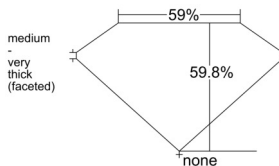

GIA®

FACSIMILE

GIA REPORT 1545350132

Verify this report at GIA.edu

GIA NATURAL DIAMOND DOSSIER®

December 31, 2025
GIA Report Number 1545350132
Shape and Cutting Style ..... Heart Brilliant
Measurements ..... 4.80 x 5.56 x 3.33 mm

GRADING RESULTS

Carat Weight ..... 0.50 carat
Color Grade ..... G
Clarity Grade VVS1

ADDITIONAL GRADING INFORMATION

Polish ..... Very Good
Symmetry ..... Very Good
Fluorescence ..... None
Clarity Characteristics ..... Cloud, Feather
Inscription(s): GIA 1545350132

PROPORTIONS

Profile not to actual proportions

GRADING SCALES

GIA COLOR SCALE		GIA CLARITY SCALE			
COLORLESS	D	VERY VERY SLIGHTLY INCLUDED	FLAWLESS		
	E		INTERNALLY FLAWLESS		
	F	VERY SLIGHTLY INCLUDED	VVS₁		
	G		VVS₂		
	H		VS₁		
	NEAR COLORLESS	I	SLIGHTLY INCLUDED	VS₂	
		J		SI₁	
		FAINT	K	INCLUDED	SI₂
			L		I₁
			M		I₂
VERT LIGHT	N	LIGHT	I₃		
	O				
	P				
	Q				
	R				
	S				
	T