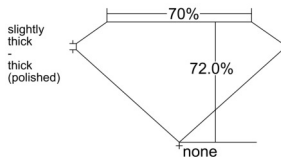

GIA®

FACSIMILE

GIA REPORT 1545348871

Verify this report at GIA.edu

GIA NATURAL DIAMOND DOSSIER®

December 31, 2025
GIA Report Number 1545348871
Shape and Cutting Style ..... Square Modified Brilliant
Measurements ..... 4.13 x 4.11 x 2.96 mm

GRADING RESULTS

Carat Weight ..... 0.42 carat
Color Grade ..... E
Clarity Grade VVS1

ADDITIONAL GRADING INFORMATION

Polish ..... Excellent
Symmetry ..... Very Good
Fluorescence ..... Faint
Clarity Characteristics ..... Pinpoint, Feather
Inscription(s): GIA 1545348871

PROPORTIONS

Profile not to actual proportions

GRADING SCALES

GIA COLOR SCALE		GIA CLARITY SCALE			
COLORLESS	D	VERY VERY SLIGHTLY INCLUDED	FLAWLESS		
	E		INTERNALLY FLAWLESS		
	F	VERY SLIGHTLY INCLUDED	VVS₁		
	G		VVS₂		
	H		VS₁		
	NEAR COLORLESS	I	SLIGHTLY INCLUDED	VS₂	
		J		SI₁	
		FAINT	K	INCLUDED	SI₂
			L		I₁
			M		I₂
VERT LIGHT	N	LIGHT	I₃		
	O				
	P				
	Q				
	R