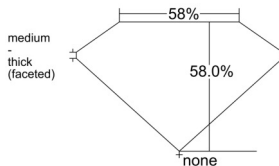

GIA®

FACSIMILE

GIA REPORT 1545344648

Verify this report at GIA.edu

GIA NATURAL DIAMOND DOSSIER®

December 30, 2025
GIA Report Number 1545344648
Shape and Cutting Style ..... Heart Brilliant
Measurements ..... 5.08 x 5.93 x 3.44 mm

GRADING RESULTS

Carat Weight ..... 0.60 carat
Color Grade ..... H
Clarity Grade VS2

ADDITIONAL GRADING INFORMATION

Polish ..... Excellent
Symmetry ..... Excellent
Fluorescence ..... None
Clarity Characteristics ..... Crystal, Feather
Inscription(s): GIA 1545344648

PROPORTIONS

Profile not to actual proportions

GRADING SCALES

GIA COLOR SCALE		GIA CLARITY SCALE	
COLORLESS	D	VERY VERY SLIGHTLY INCLUDED	FLAWLESS
	E		INTERNALLY FLAWLESS
	F		VVS₁
	G		VVS₂
	H		VS₁
	I		VS₂
	J		SI₁
	K		SI₂
	L		I₁
	M		I₂
NEAR COLORLESS	N	SLIGHTLY INCLUDED	I₃
	O		
	P		
	Q		
FAINT	R		
	S		
	T		
	U		
VERT LIGHT	V		
	W		
	X		
	Y		
LIGHT	Z