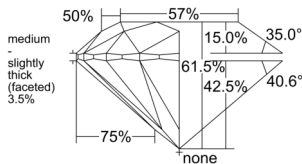

GIA®

FACSIMILE

GIA REPORT 1545329358

Verify this report at GIA.edu

GIA NATURAL DIAMOND DOSSIER®

December 27, 2025
GIA Report Number 1545329358
Shape and Cutting Style ..... Round Brilliant
Measurements ..... 6.02 - 6.04 x 3.71 mm

GRADING RESULTS

Carat Weight ..... 0.83 carat
Color Grade ..... E
Clarity Grade VVS1
Cut Grade ..... Excellent

ADDITIONAL GRADING INFORMATION

Polish ..... Excellent
Symmetry ..... Excellent
Fluorescence ..... None
Clarity Characteristics ..... Pinpoint
Inscription(s): GIA 1545329358

PROPORTIONS

GRADING SCALES

GIA COLOR SCALE	GIA CLARITY SCALE	GIA CUT SCALE	
D	FLAWLESS	EXCELLENT	
E	INTERNALLY FLAWLESS		
F		VVS₁	VERY GOOD
G	VVS₂		
H	VS₁	GOOD	
I	VS₂		
J	SI₁	FAIR	
K	SI₂		
L	I₁	POOR	
M			
N			
O	I₂		
P			
Q			
R	I₃		
S			
T			
U			
V			
W			
X			
Y			
Z