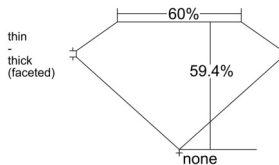

GIA®

FACSIMILE

GIA REPORT 1545326658

Verify this report at GIA.edu

GIA NATURAL DIAMOND DOSSIER®

December 27, 2025
GIA Report Number 1545326658
Shape and Cutting Style ..... Heart Brilliant
Measurements ..... 5.32 x 6.25 x 3.71 mm

GRADING RESULTS

Carat Weight ..... 0.71 carat
Color Grade ..... H
Clarity Grade VS2

ADDITIONAL GRADING INFORMATION

Polish ..... Excellent
Symmetry ..... Excellent
Fluorescence ..... None
Clarity Characteristics ..... Cloud, Crystal
Inscription(s): GIA 1545326658

PROPORTIONS

Profile not to actual proportions

GRADING SCALES

GIA COLOR SCALE		GIA CLARITY SCALE			
COLORLESS	D	VERY VERY SLIGHTLY INCLUDED	FLAWLESS		
	E		INTERNALLY FLAWLESS		
	F	VERY SLIGHTLY INCLUDED	VVS₁		
	G		VVS₂		
	H		VS₁		
	NEAR COLORLESS	I	SLIGHTLY INCLUDED	VS₂	
		J		SI₁	
		FAINT	K	INCLUDED	SI₂
			L		I₁
			M		I₂
VERT LIGHT	N	LIGHT	I₃		
	O				
	P				
	Q				
	R