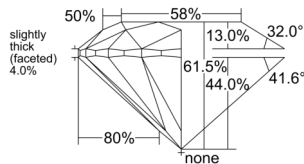

GIA®

FACSIMILE

GIA REPORT 1545323928

Verify this report at GIA.edu

GIA NATURAL DIAMOND DOSSIER®

December 29, 2025
GIA Report Number 1545323928
Shape and Cutting Style ..... Round Brilliant
Measurements ..... 3.72 - 3.73 x 2.29 mm

GRADING RESULTS

Carat Weight ..... 0.19 carat
Color Grade ..... E
Clarity Grade VS1
Cut Grade ..... Excellent

ADDITIONAL GRADING INFORMATION

Polish ..... Excellent
Symmetry ..... Excellent
Fluorescence ..... None
Clarity Characteristics ..... Feather
Inscription(s): GIA 1545323928

PROPORTIONS

Profile to actual proportions