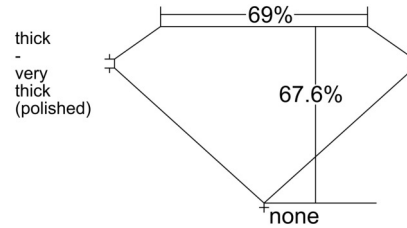

GIA NATURAL DIAMOND GRADING REPORT

December 27, 2025  
 GIA Report Number ..... 1545321973  
 Shape and Cutting Style ..... Emerald Cut  
 Measurements ..... 7.08 x 5.09 x 3.44 mm

GRADING RESULTS

Carat Weight ..... 1.20 carat  
 Color Grade ..... E  
 Clarity Grade ..... VS1

Profile not to actual proportions

CLARITY CHARACTERISTICS

KEY TO SYMBOLS\*

- Crystal
- ∖ Needle

\* Red symbols denote internal characteristics (inclusions). Green or black symbols denote external characteristics (blemishes). Diagram is an approximate representation of the diamond, and symbols shown indicate type, position, and approximate size of clarity characteristics. All clarity characteristics may not be shown. Details of finish are not shown.