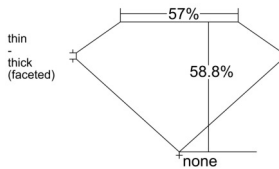

GIA®

FACSIMILE

GIA REPORT 1545302532

Verify this report at GIA.edu

GIA NATURAL DIAMOND DOSSIER®

December 25, 2025
GIA Report Number 1545302532
Shape and Cutting Style ..... Heart Brilliant
Measurements ..... 5.14 x 5.73 x 3.37 mm

GRADING RESULTS

Carat Weight ..... 0.56 carat
Color Grade ..... G
Clarity Grade VS2

ADDITIONAL GRADING INFORMATION

Polish ..... Excellent
Symmetry ..... Very Good
Fluorescence ..... None
Clarity Characteristics ..... Feather, Crystal
Inscription(s): GIA 1545302532

PROPORTIONS

Profile not to actual proportions

GRADING SCALES

GIA COLOR SCALE		GIA CLARITY SCALE			
COLORLESS	D	VERY VERY SLIGHTLY INCLUDED	FLAWLESS		
	E		INTERNALLY FLAWLESS		
	F	VERY SLIGHTLY INCLUDED	VVS₁		
	G		VVS₂		
	H		VS₁		
	NEAR COLORLESS	I	SLIGHTLY INCLUDED	VS₂	
		J		SI₁	
		FAINT	K	INCLUDED	SI₂
			L		I₁
			M		I₂
VERT LIGHT	N	INCLUDED	I₃		
	O				
	P				
	Q				
	R				
LIGHT	S				
	T				
	U				
	V				
	W				
X					
Y					
Z