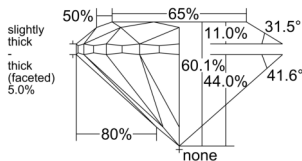

GIA®

FACSIMILE

GIA REPORT

1545298641

Verify this report at GIA.edu

GIA NATURAL DIAMOND DOSSIER®

December 24, 2025
GIA Report Number 1545298641
Shape and Cutting Style ..... Round Brilliant
Measurements ..... 5.09 - 5.12 x 3.07 mm

GRADING RESULTS

Carat Weight ..... 0.50 carat
Color Grade ..... F
Clarity Grade S11
Cut Grade ..... Very Good

ADDITIONAL GRADING INFORMATION

Polish ..... Excellent
Symmetry ..... Very Good
Fluorescence ..... None
Clarity Characteristics ..... Crystal, Feather
Inscription(s): GIA 1545298641

PROPORTIONS

Profile to actual proportions

GRADING SCALES

GIA COLOR SCALE	GIA CLARITY SCALE	GIA CUT SCALE	
D	FLAWLESS	EXCELLENT	
E	INTERNALLY FLAWLESS		
F		VVS₁	VERY GOOD
G	VVS₂		
H	VS₁	GOOD	
I	VS₂		
J	S1₁	FAIR	
K	S1₂		
L	I₁	POOR	
M	I₂		
N	I₃		
O			
P			
Q			
R			
S			
T			
U			
V			
W			
X			
Y			
Z