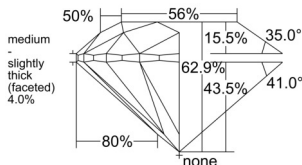

GIA®

FACSIMILE

GIA REPORT 1545297629

Verify this report at GIA.edu

GIA NATURAL DIAMOND DOSSIER®

December 24, 2025
GIA Report Number 1545297629
Shape and Cutting Style ..... Round Brilliant
Measurements ..... 4.66 - 4.71 x 2.94 mm

GRADING RESULTS

Carat Weight ..... 0.40 carat
Color Grade ..... F
Clarity Grade VVS1
Cut Grade ..... Excellent

ADDITIONAL GRADING INFORMATION

Polish ..... Excellent
Symmetry ..... Very Good
Fluorescence ..... Medium Blue
Clarity Characteristics..... Pinpoint, Indented Natural, Feather,
Manufacturing Remnant

Inscription(s): GIA 1545297629

PROPORTIONS

GRADING SCALES

GIA COLOR SCALE

COLORLESS	D
	E
	F
	G
	H
	I
	J
NEAR COLORLESS	K
	L
FAIN	M
	N
	O
	P
VERY LIGHT	Q
	R
	S
	T
	U
	V
	W
	X
	Y
LIGHT	Z

GIA CLARITY SCALE

FLAWLESS	VERY VERY SLIGHTLY INCLUDED	VVS₁	VVS₂	VS₁	VS₂	SI₁	SI₂	I₁	I₂	I₃	
											VERY SLIGHTLY INCLUDED
INTERNALLY FLAWLESS											

GIA CUT SCALE

EXCELLENT
VERY GOOD
GOOD
FAIR
POOR