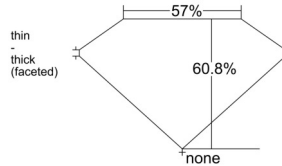

GIA®

FACSIMILE

GIA REPORT 1545275223

Verify this report at GIA.edu

GIA NATURAL DIAMOND DOSSIER®

December 22, 2025
GIA Report Number 1545275223
Shape and Cutting Style ..... Heart Brilliant
Measurements ..... 5.38 x 6.00 x 3.64 mm

GRADING RESULTS

Carat Weight ..... 0.70 carat
Color Grade ..... H
Clarity Grade VS1

ADDITIONAL GRADING INFORMATION

Polish ..... Excellent
Symmetry ..... Very Good
Fluorescence ..... None
Clarity Characteristics.. Crystal, Cloud, Feather, Indented Natural
Inscription(s): GIA 1545275223

PROPORTIONS

Profile not to actual proportions

GRADING SCALES

GIA COLOR SCALE		GIA CLARITY SCALE			
COLORLESS	D	VERY VERY SLIGHTLY INCLUDED	FLAWLESS		
	E		INTERNALLY FLAWLESS		
	F	VERY SLIGHTLY INCLUDED	VVS₁		
	G		VVS₂		
	H		VS₁		
	NEAR COLORLESS	I	SLIGHTLY INCLUDED	VS₂	
		J		SI₁	
		FAINT	K	INCLUDED	SI₂
			L		I₁
			M		I₂
VERT LIGHT	N	INCLUDED	I₃		
	O				
	P				
	Q				
	R				
LIGHT	S				
	T				
	U				
	V				
	W				
X					
Y					
Z