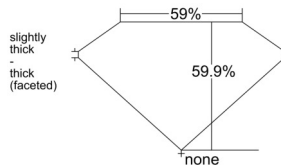

GIA®

FACSIMILE

GIA REPORT 1545272329

Verify this report at GIA.edu

GIA NATURAL DIAMOND DOSSIER®

December 22, 2025
GIA Report Number 1545272329
Shape and Cutting Style ..... Heart Brilliant
Measurements ..... 5.51 x 6.43 x 3.86 mm

GRADING RESULTS

Carat Weight ..... 0.81 carat
Color Grade ..... D
Clarity Grade VS2

ADDITIONAL GRADING INFORMATION

Polish ..... Excellent
Symmetry ..... Excellent
Fluorescence ..... None
Clarity Characteristics ..... Crystal
Inscription(s): GIA 1545272329

PROPORTIONS

Profile not to actual proportions

GRADING SCALES

GIA COLOR SCALE		GIA CLARITY SCALE	
COLORLESS	D	VERY VERY SLIGHTLY INCLUDED	FLAWLESS
	E		INTERNALLY FLAWLESS
	F		VVS₁
	G		VVS₂
	H		VS₁
	I		VS₂
	J		SI₁
	K		SI₂
	L		I₁
	M		I₂
NEAR COLORLESS	N	INCLUDED	I₃
	O		
	P		
	Q		
FAINT	R		
	S		
	T		
	U		
VERY LIGHT	V		
	W		
	X		
	Y		
LIGHT	Z