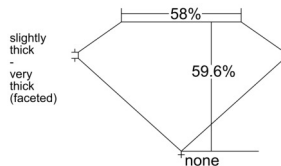

GIA®

FACSIMILE

GIA REPORT 1545271441

Verify this report at GIA.edu

GIA NATURAL DIAMOND DOSSIER®

December 19, 2025
GIA Report Number 1545271441
Shape and Cutting Style ..... Heart Brilliant
Measurements ..... 5.38 x 6.18 x 3.68 mm

GRADING RESULTS

Carat Weight ..... 0.71 carat
Color Grade I
Clarity Grade VVS2

ADDITIONAL GRADING INFORMATION

Polish ..... Excellent
Symmetry ..... Excellent
Fluorescence ..... Faint
Clarity Characteristics ..... Pinpoint
Inscription(s): GIA 1545271441

PROPORTIONS

Profile not to actual proportions

GRADING SCALES

GIA COLOR SCALE		GIA CLARITY SCALE		
NEAR COLORLESS	D	VERY VERY SLIGHTLY INCLUDED	FLAWLESS	
	E		INTERNALLY FLAWLESS	
	F	VERY SLIGHTLY INCLUDED	VVS₁	
	G		VVS₂	
	H		VS₁	
	FAINT	I	SLIGHTLY INCLUDED	VS₂
		J		SI₁
		K	INCLUDED	SI₂
		L		I₁
		M		I₂
LIGHT		N	INCLUDED	I₃
		O		
		P		
	Q			
	R			
	S