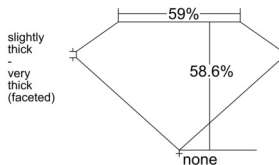

GIA®

FACSIMILE

GIA REPORT 1545270511

Verify this report at GIA.edu

GIA NATURAL DIAMOND DOSSIER®

December 19, 2025
GIA Report Number 1545270511
Shape and Cutting Style ..... Heart Brilliant
Measurements ..... 5.28 x 6.09 x 3.57 mm

GRADING RESULTS

Carat Weight ..... 0.70 carat
Color Grade ..... H
Clarity Grade VS1

ADDITIONAL GRADING INFORMATION

Polish ..... Excellent
Symmetry ..... Very Good
Fluorescence ..... None
Clarity Characteristics..... Indented Natural, Pinpoint, Cloud
Inscription(s): GIA 1545270511

PROPORTIONS

Profile not to actual proportions

GRADING SCALES

GIA COLOR SCALE		GIA CLARITY SCALE			
COLORLESS	D	VERY VERY SLIGHTLY INCLUDED	FLAWLESS		
	E		INTERNALLY FLAWLESS		
	F		VVS₁		
	NEAR COLORLESS	G	VVS₂		
		H	VERY SLIGHTLY INCLUDED	VS₁	
		I		VS₂	
		FAINT	J	SLIGHTLY INCLUDED	SI₁
			K		SI₂
	L		INCLUDED		I₁
	M			I₂	
VERTICALLY LIGHT	N		INCLUDED	I₃	
	O				
	P				
	Q				
	R				
LIGHT	S				
	T				
	U				
	V				
	Z