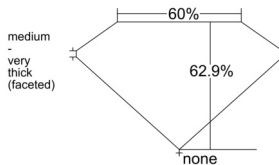

GIA®

FACSIMILE

GIA REPORT 1545270137

Verify this report at GIA.edu

GIA NATURAL DIAMOND DOSSIER®

December 19, 2025
GIA Report Number 1545270137
Shape and Cutting Style ..... Heart Brilliant
Measurements ..... 5.56 x 6.67 x 4.19 mm

GRADING RESULTS

Carat Weight ..... 0.92 carat
Color Grade ..... D
Clarity Grade VS2

ADDITIONAL GRADING INFORMATION

Polish ..... Excellent
Symmetry ..... Very Good
Fluorescence ..... Faint
Clarity Characteristics ..... Crystal, Cloud
Inscription(s): GIA 1545270137

PROPORTIONS

Profile not to actual proportions

GRADING SCALES

GIA COLOR SCALE		GIA CLARITY SCALE	
COLORLESS	D	VERY VERY SLIGHTLY INCLUDED	FLAWLESS
	E		INTERNALLY FLAWLESS
	F		VVS₁
	G		VVS₂
	H		VS₁
	I		VS₂
	J		SI₁
	K		SI₂
	L		I₁
	M		I₂
NEAR COLORLESS	N	SLIGHTLY INCLUDED	I₃
	O		
	P		
	Q		
FAINT	R		
	S		
	T		
	U		
VERT LIGHT	V		
	W		
	X		
	Y		
LIGHT	Z