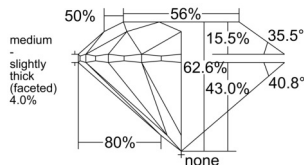

GIA®

FACSIMILE

GIA REPORT 1545262980

Verify this report at GIA.edu

GIA NATURAL DIAMOND DOSSIER®

December 18, 2025
GIA Report Number 1545262980
Shape and Cutting Style ..... Round Brilliant
Measurements ..... 5.08 - 5.11 x 3.19 mm

GRADING RESULTS

Carat Weight ..... 0.51 carat
Color Grade ..... G
Clarity Grade VVS2
Cut Grade ..... Excellent

ADDITIONAL GRADING INFORMATION

Polish ..... Excellent
Symmetry ..... Excellent
Fluorescence ..... None
Clarity Characteristics ..... Pinpoint
Inscription(s): GIA 1545262980

PROPORTIONS

GRADING SCALES

GIA COLOR SCALE

COLORLESS	D
	E
	F
	G
	H
	I
	J
NEAR COLORLESS	K
	L
FAIN	M
	N
	O
	P
VERY LIGHT	Q
	R
	S
	T
	U
	V
LIGHT	W
	X
	Y
	Z

GIA CLARITY SCALE

FLAWLESS	INTERNAL FLAWLESS	
		EXCELLENT
VERY VERY SLIGHTLY INCLUDED	VVS₁	
	VVS₂	
VERY SLIGHTLY INCLUDED	VS₁	
	VS₂	
SLIGHTLY INCLUDED	SI₁	
	SI₂	
INCLUDED	I₁	
	I₂	
	I₃	

GIA CUT SCALE

EXCELLENT
VERY GOOD
GOOD
FAIR
POOR