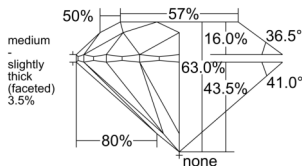

GIA®

FACSIMILE

GIA REPORT 1545259206

Verify this report at GIA.edu

GIA NATURAL DIAMOND DOSSIER®

December 18, 2025
GIA Report Number 1545259206
Shape and Cutting Style ..... Round Brilliant
Measurements ..... 5.02 - 5.06 x 3.18 mm

GRADING RESULTS

Carat Weight ..... 0.50 carat
Color Grade ..... H
Clarity Grade S11
Cut Grade ..... Excellent

ADDITIONAL GRADING INFORMATION

Polish ..... Excellent
Symmetry ..... Excellent
Fluorescence ..... Faint
Clarity Characteristics ..... Crystal, Feather
Inscription(s): GIA 1545259206

PROPORTIONS

GRADING SCALES

GIA COLOR SCALE

COLOURLESS	D
	E
	F
	G
	H
	I
	J
NEAR COLOURLESS	K
	L
FAIN	M
	N
	O
	P
VERY LIGHT	Q
	R
	S
	T
	U
	V
	W
	X
	Y
LIGHT	Z

GIA CLARITY SCALE

FLAWLESS	INTERNAL FLAWLESS	
		FLAWLESS
VERY VERY SLIGHTLY INCLUDED	VVS₁	
	VVS₂	
VERY SLIGHTLY INCLUDED	VS₁	
	VS₂	
SLIGHTLY INCLUDED	SI₁	
	SI₂	
INCLUDED	I₁	
	I₂	
	I₃	

GIA CUT SCALE

EXCELLENT
VERY GOOD
GOOD
FAIR
POOR