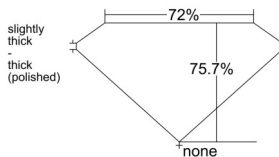

GIA®

FACSIMILE

GIA REPORT 1545256313

Verify this report at GIA.edu

GIA NATURAL DIAMOND DOSSIER®

December 17, 2025
GIA Report Number 1545256313
Shape and Cutting Style ..... **Square Modified Brilliant**
Measurements ..... 4.02 x 4.00 x 3.03 mm

GRADING RESULTS

Carat Weight ..... 0.42 carat
Color Grade ..... H
Clarity Grade VVS1

ADDITIONAL GRADING INFORMATION

Polish ..... Excellent
Symmetry ..... Excellent
Fluorescence ..... None
Clarity Characteristics ..... Pinpoint, Cloud, Feather
Inscription(s): GIA 1545256313

PROPORTIONS

Profile not to actual proportions

GRADING SCALES

GIA COLOR SCALE		GIA CLARITY SCALE			
COLORLESS	D	VERY VERY SLIGHTLY INCLUDED	FLAWLESS		
	E		INTERNALLY FLAWLESS		
	F	VERY SLIGHTLY INCLUDED	VVS₁		
	G		VVS₂		
	H		VS₁		
	NEAR COLORLESS	I	SLIGHTLY INCLUDED	VS₂	
		J		SI₁	
		FAINT	K	INCLUDED	SI₂
			L		I₁
			M		I₂
VERT LIGHT	N	LIGHT	I₃		
	O				
	P				
	Q				
	R