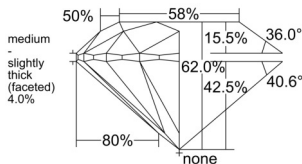

GIA®

FACSIMILE

GIA REPORT 1545244232

Verify this report at GIA.edu

GIA NATURAL DIAMOND DOSSIER®

December 16, 2025
GIA Report Number 1545244232
Shape and Cutting Style ..... Round Brilliant
Measurements ..... 6.28 - 6.30 x 3.90 mm

GRADING RESULTS

Carat Weight ..... 0.96 carat
Color Grade ..... F
Clarity Grade VS2
Cut Grade ..... Excellent

ADDITIONAL GRADING INFORMATION

Polish ..... Excellent
Symmetry ..... Excellent
Fluorescence ..... None
Clarity Characteristics ..... Cloud, Crystal
Inscription(s): GIA 1545244232

PROPORTIONS

GRADING SCALES

GIA COLOR SCALE	GIA CLARITY SCALE	GIA CUT SCALE	
D	FLAWLESS	EXCELLENT	
E	INTERNALLY FLAWLESS		
F		VVS₁	VERY GOOD
G	VVS₂		
H	VS₁	GOOD	
I	VS₂		
J	SI₁	FAIR	
K	SI₂		
L	I₁	POOR	
M	I₂		
N	I₃		
O			
P			
Q			
R			
S			
T			
U			
V			
W			
X			
Y			
Z