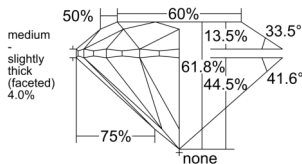

GIA®

FACSIMILE

GIA REPORT 1545234148

Verify this report at GIA.edu

GIA NATURAL DIAMOND DOSSIER®

December 17, 2025
GIA Report Number 1545234148
Shape and Cutting Style ..... Round Brilliant
Measurements ..... 5.74 - 5.78 x 3.56 mm

GRADING RESULTS

Carat Weight ..... 0.73 carat
Color Grade ..... M
Clarity Grade VS1
Cut Grade ..... Excellent

ADDITIONAL GRADING INFORMATION

Polish ..... Excellent
Symmetry ..... Excellent
Fluorescence ..... Faint
Clarity Characteristics..... Crystal, Cloud, Needle, Pinpoint
Inspection(s): GIA 1545234148

PROPORTIONS

Profile to actual proportions