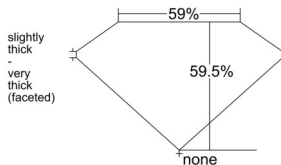

GIA®

FACSIMILE

GIA REPORT 1545212891

Verify this report at GIA.edu

GIA NATURAL DIAMOND DOSSIER®

December 11, 2025
GIA Report Number 1545212891
Shape and Cutting Style ..... Heart Brilliant
Measurements ..... 5.33 x 6.09 x 3.62 mm

GRADING RESULTS

Carat Weight ..... 0.70 carat
Color Grade I
Clarity Grade VVS2

ADDITIONAL GRADING INFORMATION

Polish ..... Excellent
Symmetry ..... Excellent
Fluorescence ..... None
Clarity Characteristics ..... Needle, Pinpoint, Feather
Inscription(s): GIA 1545212891

PROPORTIONS

Profile not to actual proportions

GRADING SCALES

GIA COLOR SCALE		GIA CLARITY SCALE			
COLORLESS	D	VERY VERY SLIGHTLY INCLUDED	FLAWLESS		
	E		INTERNALLY FLAWLESS		
	F	VERY SLIGHTLY INCLUDED	VVS₁		
	G		VVS₂		
	H		VS₁		
	NEAR COLORLESS	I	SLIGHTLY INCLUDED	VS₂	
		J		SI₁	
		FAINT	K	INCLUDED	SI₂
			L		I₁
			M		I₂
VERT LIGHT			N	INCLUDED	I₃
	O				
	P				
	Q				
LIGHT	R				
	S				
	T				
	U				
	V				
	Z