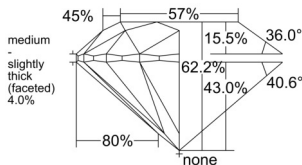

GIA®

FACSIMILE

GIA REPORT 1545211749

Verify this report at GIA.edu

GIA NATURAL DIAMOND DOSSIER®

December 11, 2025
GIA Report Number 1545211749
Shape and Cutting Style ..... Round Brilliant
Measurements ..... 5.17 - 5.20 x 3.23 mm

GRADING RESULTS

Carat Weight ..... 0.54 carat
Color Grade ..... G
Clarity Grade VVS1
Cut Grade ..... Excellent

ADDITIONAL GRADING INFORMATION

Polish ..... Excellent
Symmetry ..... Excellent
Fluorescence ..... None
Clarity Characteristics ..... Cloud, Pinpoint
Inscription(s): GIA 1545211749

PROPORTIONS

Profile to actual proportions