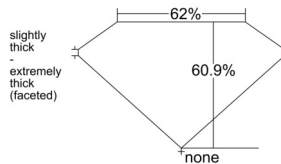

GIA®

FACSIMILE

GIA REPORT 1545210557

Verify this report at GIA.edu

GIA NATURAL DIAMOND DOSSIER®

December 11, 2025
GIA Report Number 1545210557
Shape and Cutting Style ..... Heart Brilliant
Measurements ..... 5.15 x 6.09 x 3.71 mm

GRADING RESULTS

Carat Weight ..... 0.71 carat
Color Grade ..... K
Clarity Grade VVS2

ADDITIONAL GRADING INFORMATION

Polish ..... Excellent
Symmetry ..... Very Good
Fluorescence ..... None
Clarity Characteristics ..... Pinpoint, Feather
Inscription(s): GIA 1545210557

PROPORTIONS

Profile not to actual proportions

GRADING SCALES

GIA COLOR SCALE		GIA CLARITY SCALE			
COLORLESS	D	VERY VERY SLIGHTLY INCLUDED	FLAWLESS		
	E		INTERNALLY FLAWLESS		
	F		VVS₁		
	NEAR COLORLESS	G	VVS₂		
		H	VERY SLIGHTLY INCLUDED	VS₁	
		I		VS₂	
		FAINT	J	SLIGHTLY INCLUDED	SI₁
			K		SI₂
	L		INCLUDED		I₁
	M			I₂	
VERT LIGHT	N		INCLUDED	I₃	
	O				
	P				
	Q				
	R				
LIGHT	S				
	T				
	U				
	V				
	W				
	X				
	Y				
	Z