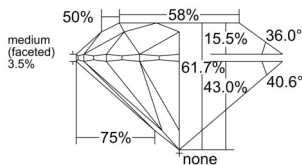

GIA®

FACSIMILE

GIA REPORT 1545207161

Verify this report at GIA.edu

GIA NATURAL DIAMOND DOSSIER®

December 11, 2025
GIA Report Number 1545207161
Shape and Cutting Style ..... Round Brilliant
Measurements ..... 4.71 - 4.75 x 2.92 mm

GRADING RESULTS

Carat Weight ..... 0.40 carat
Color Grade ..... F
Clarity Grade ..... Flawless
Cut Grade ..... Excellent

ADDITIONAL GRADING INFORMATION

Polish ..... Excellent
Symmetry ..... Excellent
Fluorescence ..... None
Clarity Characteristics ..... None
Inscription(s): GIA 1545207161

PROPORTIONS

Profile to actual proportions

GRADING SCALES

GIA COLOR SCALE

COLORED	D
	E
	F
	G
	H
	I
	J
NEAR COLORLESS	K
	L
Faint	M
	N
	O
	P
	Q
	R
	S
	T
	U
	V
	W
	X
	Y
Light	Z

GIA CLARITY SCALE

FLAWLESS	VERY VERY SLIGHTLY INCLUDED	VVS₁	VVS₂	VS₁	VS₂	SI₁	SI₂	I₁	I₂	I₃	
											INTERNAL FLAWLESS

GIA CUT SCALE

EXCELLENT
VERY GOOD
GOOD
FAIR
POOR