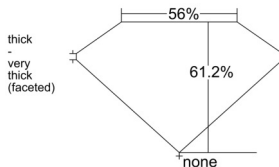

GIA®

FACSIMILE

GIA REPORT 1545201815

Verify this report at GIA.edu

GIA NATURAL DIAMOND DOSSIER®

December 10, 2025
GIA Report Number 1545201815
Shape and Cutting Style ..... Heart Brilliant
Measurements ..... 4.41 x 5.01 x 3.07 mm

GRADING RESULTS

Carat Weight ..... 0.41 carat
Color Grade ..... F
Clarity Grade SI1

ADDITIONAL GRADING INFORMATION

Polish ..... Very Good
Symmetry ..... Very Good
Fluorescence ..... Faint
Clarity Characteristics ..... Feather, Crystal, Cloud
Inscription(s): GIA 1545201815

PROPORTIONS

Profile not to actual proportions

GRADING SCALES

GIA COLOR SCALE		GIA CLARITY SCALE			
COLORLESS	D	VERY VERY SLIGHTLY INCLUDED	FLAWLESS		
	E		INTERNALLY FLAWLESS		
	F	VERY SLIGHTLY INCLUDED	VVS₁		
	G		VVS₂		
	H		VS₁		
	NEAR COLORLESS	I	SLIGHTLY INCLUDED	VS₂	
		J		SI₁	
		FAINT	K	INCLUDED	SI₂
			L		I₁
			M		I₂
VERT LIGHT	N	INCLUDED	I₃		
	O				
	P				
	Q				
	R				
LIGHT	S				
	T				
	U				
	V				
	W				
X					
Y					
Z