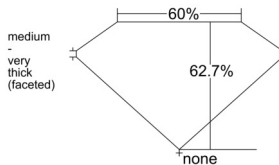

GIA®

FACSIMILE

GIA REPORT 1545176247

Verify this report at GIA.edu

GIA NATURAL DIAMOND DOSSIER®

December 08, 2025
GIA Report Number 1545176247
Shape and Cutting Style ..... Heart Brilliant
Measurements ..... 5.13 x 6.15 x 3.86 mm

GRADING RESULTS

Carat Weight ..... 0.71 carat
Color Grade ..... H
Clarity Grade VS2

ADDITIONAL GRADING INFORMATION

Polish ..... Very Good
Symmetry ..... Very Good
Fluorescence ..... None
Clarity Characteristics ..... Crystal, Needle, Feather
Inscription(s): GIA 1545176247

PROPORTIONS

Profile not to actual proportions

GRADING SCALES

GIA COLOR SCALE		GIA CLARITY SCALE			
COLORLESS	D	VERY VERY SLIGHTLY INCLUDED	FLAWLESS		
	E		INTERNALLY FLAWLESS		
	F	VERY SLIGHTLY INCLUDED	VVS₁		
	G		VVS₂		
	H		VS₁		
	NEAR COLORLESS	I	SLIGHTLY INCLUDED	VS₂	
		J		SI₁	
		FAINT	K	INCLUDED	SI₂
			L		I₁
			M		I₂
VERT LIGHT	N	INCLUDED	I₃		
	O				
	P				
	Q				
	R				
LIGHT	S				
	T				
	U				
	V				
	W				
	X				
	Y				
	Z