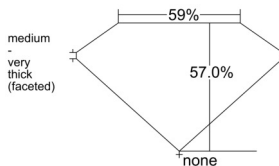

GIA®

FACSIMILE

GIA REPORT 1545169945

Verify this report at GIA.edu

GIA NATURAL DIAMOND DOSSIER®

December 08, 2025
GIA Report Number 1545169945
Shape and Cutting Style ..... Heart Brilliant
Measurements ..... 5.06 x 5.94 x 3.39 mm

GRADING RESULTS

Carat Weight ..... 0.57 carat
Color Grade ..... F
Clarity Grade SI1

ADDITIONAL GRADING INFORMATION

Polish ..... Excellent
Symmetry ..... Excellent
Fluorescence ..... None
Clarity Characteristics ..... Cloud, Crystal
Inscription(s): GIA 1545169945

PROPORTIONS

Profile not to actual proportions

GRADING SCALES

GIA COLOR SCALE		GIA CLARITY SCALE	
COLORLESS	D	VERY VERY SLIGHTLY INCLUDED	FLAWLESS
	E		INTERNALLY FLAWLESS
	F		VVS₁
	G		VVS₂
	H		VS₁
	I		VS₂
	J		SI₁
	K		SI₂
	L		I₁
	M		I₂
NEAR COLORLESS	N	SLIGHTLY INCLUDED	I₃
	O		
	P		
	Q		
FAINT	R		
	S		
	T		
	U		
VERT LIGHT	V		
	W		
	X		
	Y		
LIGHT	Z