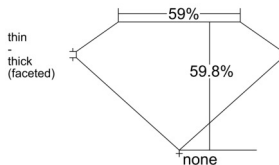

GIA®

FACSIMILE

GIA REPORT 1545140054

Verify this report at GIA.edu

GIA NATURAL DIAMOND DOSSIER®

December 03, 2025
GIA Report Number 1545140054
Shape and Cutting Style ..... Heart Brilliant
Measurements ..... 5.41 x 6.25 x 3.74 mm

GRADING RESULTS

Carat Weight ..... 0.71 carat
Color Grade I
Clarity Grade VVS1

ADDITIONAL GRADING INFORMATION

Polish ..... Excellent
Symmetry ..... Excellent
Fluorescence ..... None
Clarity Characteristics ..... Pinpoint
Inscription(s): GIA 1545140054

PROPORTIONS

Profile not to actual proportions

GRADING SCALES

GIA COLOR SCALE		GIA CLARITY SCALE			
COLORLESS	D	VERY VERY SLIGHTLY INCLUDED	FLAWLESS		
	E		INTERNALLY FLAWLESS		
	F	VERY SLIGHTLY INCLUDED	VVS₁		
	G		VVS₂		
	H		VS₁		
	NEAR COLORLESS	I	SLIGHTLY INCLUDED	VS₂	
		J		SI₁	
		FAINT	K	INCLUDED	SI₂
			L		I₁
			M		I₂
VERT LIGHT	N	LIGHT	I₃		
	O				
	P				
	Q				
	R