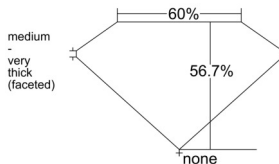

GIA®

FACSIMILE

GIA REPORT 1545111910

Verify this report at GIA.edu

GIA NATURAL DIAMOND DOSSIER®

November 27, 2025
GIA Report Number 1545111910
Shape and Cutting Style ..... Heart Brilliant
Measurements ..... 5.44 x 6.31 x 3.58 mm

GRADING RESULTS

Carat Weight ..... 0.73 carat
Color Grade ..... G
Clarity Grade VS2

ADDITIONAL GRADING INFORMATION

Polish ..... Excellent
Symmetry ..... Excellent
Fluorescence ..... Faint
Clarity Characteristics ..... Crystal, Feather
Inscription(s): GIA 1545111910

PROPORTIONS

Profile not to actual proportions

GRADING SCALES

GIA COLOR SCALE		GIA CLARITY SCALE	
COLORLESS	D	VERY VERY SLIGHTLY INCLUDED	FLAWLESS
	E		INTERNALLY FLAWLESS
	F		VVS₁
	G		VVS₂
	H		VS₁
	I		VS₂
	J		SI₁
	K		SI₂
	L		I₁
	M		I₂
NEAR COLORLESS	N	SLIGHTLY INCLUDED	I₃
	O		
	P		
	Q		
FAINT	R	INCLUDED	
	S		
	T		
	U		
VERT LIGHT	V	INCLUDED	
	W		
	X		
	Y		
LIGHT	Z