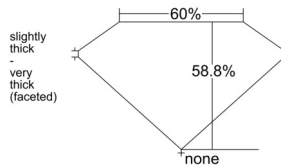

GIA®

FACSIMILE

GIA REPORT 1545109933

Verify this report at GIA.edu

GIA NATURAL DIAMOND DOSSIER®

November 27, 2025
GIA Report Number 1545109933
Shape and Cutting Style ..... Heart Brilliant
Measurements ..... 4.85 x 5.53 x 3.25 mm

GRADING RESULTS

Carat Weight ..... 0.50 carat
Color Grade ..... H
Clarity Grade VS2

ADDITIONAL GRADING INFORMATION

Polish ..... Excellent
Symmetry ..... Very Good
Fluorescence ..... None
Clarity Characteristics ..... Cloud, Crystal
Inscription(s): GIA 1545109933

PROPORTIONS

Profile not to actual proportions

GRADING SCALES

GIA COLOR SCALE		GIA CLARITY SCALE			
COLORLESS	D	VERY VERY SLIGHTLY INCLUDED	FLAWLESS		
	E		INTERNALLY FLAWLESS		
	F	VERY SLIGHTLY INCLUDED	VVS₁		
	G		VVS₂		
	H		VS₁		
	NEAR COLORLESS	I	SLIGHTLY INCLUDED	VS₂	
		J		SI₁	
		FAINT	K	INCLUDED	SI₂
			L		I₁
			M		I₂
VERT LIGHT	N	LIGHT	I₃		
	O				
	P				
	Q				
	R