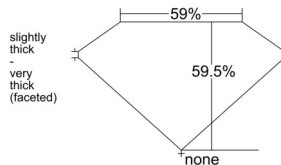

GIA®

FACSIMILE

GIA REPORT 1545085400

Verify this report at GIA.edu

GIA NATURAL DIAMOND DOSSIER®

November 25, 2025
GIA Report Number 1545085400
Shape and Cutting Style ..... Heart Brilliant
Measurements ..... 4.96 x 5.46 x 3.25 mm

GRADING RESULTS

Carat Weight ..... 0.51 carat
Color Grade ..... G
Clarity Grade VS1

ADDITIONAL GRADING INFORMATION

Polish ..... Excellent
Symmetry ..... Very Good
Fluorescence ..... None
Clarity Characteristics..... Crystal, Cloud, Needle, Pinpoint
Inscription(s): GIA 1545085400

PROPORTIONS

Profile not to actual proportions

GRADING SCALES

GIA COLOR SCALE		GIA CLARITY SCALE			
COLORLESS	D	VERY VERY SLIGHTLY INCLUDED	FLAWLESS		
	E		INTERNALLY FLAWLESS		
	F	VERY SLIGHTLY INCLUDED	VVS₁		
	G		VVS₂		
	H		VS₁		
	NEAR COLORLESS	I	SLIGHTLY INCLUDED	VS₂	
		J		SI₁	
		FAINT	K	INCLUDED	SI₂
			L		I₁
			M		I₂
VERT LIGHT	N	LIGHT	I₃		
	O				
	P				
	Q				
	R