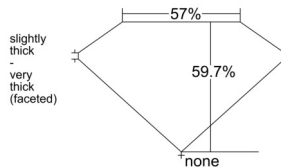

GIA®

FACSIMILE

GIA REPORT 1545085038

Verify this report at GIA.edu

GIA NATURAL DIAMOND DOSSIER®

November 26, 2025
GIA Report Number 1545085038
Shape and Cutting Style ..... Heart Brilliant
Measurements ..... 5.32 x 6.19 x 3.70 mm

GRADING RESULTS

Carat Weight ..... 0.71 carat
Color Grade I
Clarity Grade VS2

ADDITIONAL GRADING INFORMATION

Polish ..... Excellent
Symmetry ..... Excellent
Fluorescence ..... None
Clarity Characteristics ..... Crystal
Inscription(s): GIA 1545085038

PROPORTIONS

Profile not to actual proportions

GRADING SCALES

GIA COLOR SCALE		GIA CLARITY SCALE			
COLORLESS	D	VERY VERY SLIGHTLY INCLUDED	FLAWLESS		
	E		INTERNALLY FLAWLESS		
	F	VERY SLIGHTLY INCLUDED	VVS₁		
	G		VVS₂		
	H		VS₁		
	NEAR COLORLESS	I	SLIGHTLY INCLUDED	VS₂	
		J		SI₁	
		FAINT	K	INCLUDED	SI₂
			L		I₁
			M		I₂
VERT LIGHT	N	LIGHT	I₃		
	O				
	P				
	Q				
	R