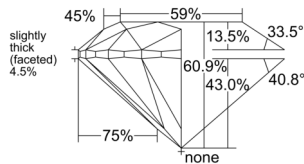

GIA®

FACSIMILE

GIA REPORT 1545082081

Verify this report at GIA.edu

GIA NATURAL DIAMOND DOSSIER®

November 24, 2025
GIA Report Number 1545082081
Shape and Cutting Style ..... Round Brilliant
Measurements ..... 3.65 - 3.66 x 2.23 mm

GRADING RESULTS

Carat Weight ..... 0.18 carat
Color Grade ..... E
Clarity Grade VS2
Cut Grade ..... Excellent

ADDITIONAL GRADING INFORMATION

Polish ..... Very Good
Symmetry ..... Excellent
Fluorescence ..... None
Clarity Characteristics ..... Cloud, Crystal
Inscription(s): GIA 1545082081

PROPORTIONS

Profile to actual proportions

GRADING SCALES

GIA COLOR SCALE

COLORED	D
	E
	F
	G
	H
	I
	J
NEAR COLORLESS	K
	L
FAIN	M
	N
	O
	P
	Q
	R
	S
	T
	U
	V
	W
	X
	Y
LIGHT	Z

GIA CLARITY SCALE

FLAWLESS	VERY VERY SLIGHTLY INCLUDED	VS₁	VS₂	SI₁	SI₂	I₁	I₂	I₃	
									FLAWLESS
INTERNALLY FLAWLESS	VERY SLIGHTLY INCLUDED								
	SLIGHTLY INCLUDED								
	INCLUDED								

GIA CUT SCALE

EXCELLENT
VERY GOOD
GOOD
FAIR
POOR