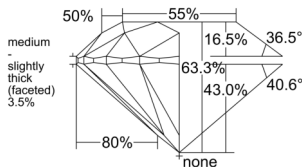

GIA®

FACSIMILE

GIA REPORT 1545042709

Verify this report at GIA.edu

GIA NATURAL DIAMOND DOSSIER®

November 19, 2025
GIA Report Number 1545042709
Shape and Cutting Style ..... Round Brilliant
Measurements ..... 4.99 - 5.04 x 3.17 mm

GRADING RESULTS

Carat Weight ..... 0.50 carat
Color Grade ..... D
Clarity Grade VVS1
Cut Grade ..... Excellent

ADDITIONAL GRADING INFORMATION

Polish ..... Excellent
Symmetry ..... Excellent
Fluorescence ..... None
Clarity Characteristics ..... Cloud, Pinpoint, Feather
Inscription(s): GIA 1545042709

PROPORTIONS

Profile to actual proportions