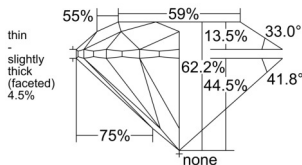

GIA®

FACSIMILE

GIA REPORT 1545032264

Verify this report at GIA.edu

GIA NATURAL DIAMOND DOSSIER®

November 18, 2025
GIA Report Number 1545032264
Shape and Cutting Style ..... Round Brilliant
Measurements ..... 5.91 - 5.95 x 3.69 mm

GRADING RESULTS

Carat Weight ..... 0.80 carat
Color Grade ..... D
Clarity Grade S11
Cut Grade ..... Excellent

ADDITIONAL GRADING INFORMATION

Polish ..... Excellent
Symmetry ..... Excellent
Fluorescence ..... None
Clarity Characteristics ..... Feather, Crystal
Inscription(s): GIA 1545032264

PROPORTIONS

Profile to actual proportions