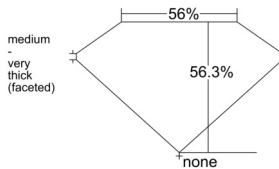

GIA®

FACSIMILE

GIA REPORT 1545032113

Verify this report at GIA.edu

GIA NATURAL DIAMOND DOSSIER®

November 18, 2025
GIA Report Number 1545032113
Shape and Cutting Style ..... Heart Brilliant
Measurements ..... 5.35 x 6.32 x 3.56 mm

GRADING RESULTS

Carat Weight ..... 0.73 carat
Color Grade I
Clarity Grade VS2

ADDITIONAL GRADING INFORMATION

Polish ..... Very Good
Symmetry ..... Very Good
Fluorescence ..... None
Clarity Characteristics ..... Feather, Cloud
Inscription(s): GIA 1545032113

PROPORTIONS

Profile not to actual proportions

GRADING SCALES

GIA COLOR SCALE		GIA CLARITY SCALE			
COLORLESS	D	VERY VERY SLIGHTLY INCLUDED	FLAWLESS		
	E		INTERNALLY FLAWLESS		
	F	VERY SLIGHTLY INCLUDED	VVS₁		
	G		VVS₂		
	H		VS₁		
	NEAR COLORLESS	I	SLIGHTLY INCLUDED	VS₂	
		J		SI₁	
		FAINT	K	INCLUDED	SI₂
			L		I₁
			M		I₂
VERT LIGHT	N	LIGHT	I₃		
	O				
	P				
	Q				
	R