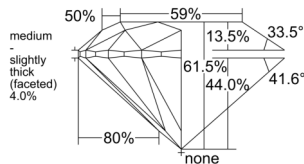

GIA®

FACSIMILE

GIA REPORT 1545022769

Verify this report at GIA.edu

GIA NATURAL DIAMOND DOSSIER®

November 17, 2025
GIA Report Number 1545022769
Shape and Cutting Style ..... Round Brilliant
Measurements ..... 5.72 - 5.75 x 3.53 mm

GRADING RESULTS

Carat Weight ..... 0.71 carat
Color Grade ..... G
Clarity Grade VVS1
Cut Grade ..... Excellent

ADDITIONAL GRADING INFORMATION

Polish ..... Excellent
Symmetry ..... Excellent
Fluorescence ..... Strong Blue
Clarity Characteristics ..... Indented Natural
Inscription(s): GIA 1545022769

PROPORTIONS

Profile to actual proportions