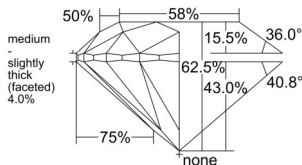

GIA®

FACSIMILE

GIA REPORT 1545001341

Verify this report at GIA.edu

GIA NATURAL DIAMOND DOSSIER®

November 17, 2025
GIA Report Number 1545001341
Shape and Cutting Style ..... Round Brilliant
Measurements ..... 5.27 - 5.32 x 3.31 mm

GRADING RESULTS

Carat Weight ..... 0.58 carat
Color Grade L
Clarity Grade S11
Cut Grade ..... Excellent

ADDITIONAL GRADING INFORMATION

Polish ..... Excellent
Symmetry ..... Excellent
Fluorescence ..... None
Clarity Characteristics ..... Crystal, Cloud
Inscription(s): GIA 1545001341

PROPORTIONS

Profile to actual proportions