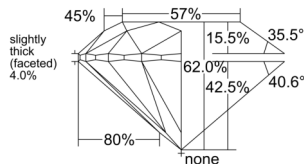

GIA®

FACSIMILE

GIA REPORT 1543999051

Verify this report at GIA.edu

GIA NATURAL DIAMOND DOSSIER®

April 09, 2026
GIA Report Number 1543999051
Shape and Cutting Style ..... Round Brilliant
Measurements ..... 4.49 - 4.51 x 2.79 mm

GRADING RESULTS

Carat Weight ..... 0.35 carat
Color Grade I
Clarity Grade S11
Cut Grade ..... Excellent

ADDITIONAL GRADING INFORMATION

Polish ..... Excellent
Symmetry ..... Excellent
Fluorescence ..... Medium Blue
Clarity Characteristics ..... Crystal, Cloud
Inscription(s): GIA 1543999051

PROPORTIONS

Profile to actual proportions