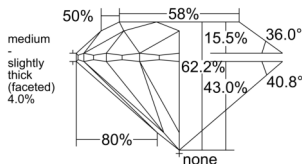

GIA®

FACSIMILE

GIA REPORT 1543998492

Verify this report at GIA.edu

GIA NATURAL DIAMOND DOSSIER®

April 09, 2026
GIA Report Number 1543998492
Shape and Cutting Style ..... Round Brilliant
Measurements ..... 5.35 - 5.39 x 3.34 mm

GRADING RESULTS

Carat Weight ..... 0.60 carat
Color Grade ..... J
Clarity Grade VVS2
Cut Grade ..... Excellent

ADDITIONAL GRADING INFORMATION

Polish ..... Excellent
Symmetry ..... Excellent
Fluorescence ..... Medium Blue
Clarity Characteristics ..... Pinpoint, Cloud
Inscription(s): GIA 1543998492

PROPORTIONS

GRADING SCALES

GIA COLOR SCALE

COLORESS	D
	E
	F
	G
	H
	I
	J
NEAR COLORESS	K
	L
FAIN	M
	N
	O
	P
VERY LIGHT	Q
	R
	S
	T
	U
	V
	W
	X
	Y
LIGHT	Z

GIA CLARITY SCALE

FLAWLESS	INTERNAL FLAWLESS	
		FLAWLESS
VERY VERY SLIGHTLY INCLUDED	VVS₁	
	VVS₂	
VERY SLIGHTLY INCLUDED	VS₁	
	VS₂	
SLIGHTLY INCLUDED	SI₁	
	SI₂	
INCLUDED	I₁	
	I₂	
	I₃	

GIA CUT SCALE

EXCELLENT
VERY GOOD
GOOD
FAIR
POOR