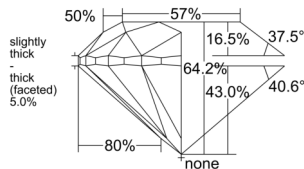

GIA®

FACSIMILE

GIA REPORT 1543998004

Verify this report at GIA.edu

GIA NATURAL DIAMOND DOSSIER®

April 09, 2026
GIA Report Number 1543998004
Shape and Cutting Style ..... Round Brilliant
Measurements ..... 6.01 - 6.06 x 3.88 mm

GRADING RESULTS

Carat Weight ..... 0.90 carat
Color Grade ..... K
Clarity Grade VS1
Cut Grade ..... Very Good

ADDITIONAL GRADING INFORMATION

Polish ..... Excellent
Symmetry ..... Excellent
Fluorescence ..... None
Clarity Characteristics..... Cloud, Crystal, Feather, Needle
Inscription(s): GIA 1543998004

PROPORTIONS

Profile to actual proportions

GRADING SCALES

GIA COLOR SCALE	GIA CLARITY SCALE	GIA CUT SCALE	
D	FLAWLESS	EXCELLENT	
E	INTERNALLY FLAWLESS		
F		VVS₁	VERY GOOD
G	VVS₂		
H	VS₁	GOOD	
I	VS₂		
J	SI₁	FAIR	
K	SI₂		
L	I₁	POOR	
M	I₂		
N	I₃		
O