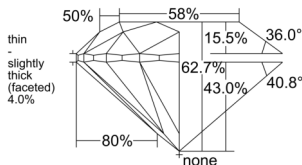

GIA®

FACSIMILE

GIA REPORT 1543997791

Verify this report at GIA.edu

GIA NATURAL DIAMOND DOSSIER®

April 10, 2026
GIA Report Number 1543997791
Shape and Cutting Style ..... Round Brilliant
Measurements ..... 6.09 - 6.13 x 3.83 mm

GRADING RESULTS

Carat Weight ..... 0.90 carat
Color Grade ..... J
Clarity Grade VS1
Cut Grade ..... Excellent

ADDITIONAL GRADING INFORMATION

Polish ..... Excellent
Symmetry ..... Excellent
Fluorescence ..... None
Clarity Characteristics..... Cloud, Feather, Indented Natural
Inspection(s): GIA 1543997791

PROPORTIONS

GRADING SCALES

GIA COLOR SCALE

COLORLESS	D
	E
	F
	G
	H
	I
	J
NEAR COLORLESS	K
	L
FAIN	M
	N
	O
	P
VERY LIGHT	Q
	R
	S
	T
	U
	V
	W
	X
	Y
LIGHT	Z

GIA CLARITY SCALE

FLAWLESS	INTERNAL FLAWLESS	
		FLAWLESS
VERY VERY SLIGHTLY INCLUDED	VVS₁	
	VVS₂	
VERY SLIGHTLY INCLUDED	VS₁	
	VS₂	
SLIGHTLY INCLUDED	SI₁	
	SI₂	
INCLUDED	I₁	
	I₂	
	I₃	

GIA CUT SCALE

EXCELLENT
VERY GOOD
GOOD
FAIR
POOR