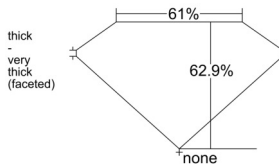

GIA®

FACSIMILE

GIA REPORT 1543995577

Verify this report at GIA.edu

GIA NATURAL DIAMOND DOSSIER®

April 09, 2026
GIA Report Number 1543995577
Shape and Cutting Style ..... Pear Brilliant
Measurements ..... 7.49 x 4.86 x 3.05 mm

GRADING RESULTS

Carat Weight ..... 0.70 carat
Color Grade ..... D
Clarity Grade S11

ADDITIONAL GRADING INFORMATION

Polish ..... Excellent
Symmetry ..... Excellent
Fluorescence ..... None
Clarity Characteristics ..... Cloud, Feather, Crystal
Inscription(s): GIA 1543995577

PROPORTIONS

Profile not to actual proportions

GRADING SCALES

GIA COLOR SCALE		GIA CLARITY SCALE	
COLORLESS	D	VERY VERY SLIGHTLY INCLUDED	FLAWLESS
	E		INTERNALLY FLAWLESS
	F		VVS₁
	G		VVS₂
	H		VS₁
	I		VS₂
	J		S1₁
	K		S1₂
	L		I₁
	M		I₂
NEAR COLORLESS	N	SLIGHTLY INCLUDED	I₃
	O		
	P		
	Q		
FAINT	R	INCLUDED	
	S		
	T		
	U		
VERY LIGHT	V		
	W		
	X		
	Y		
LIGHT	Z